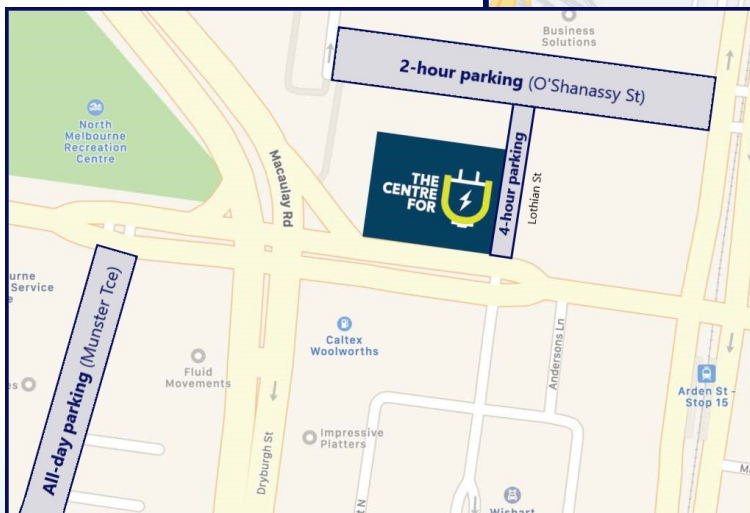

Where to find us...

North Melbourne

Centre 4 U
Level 3, 200 Arden Street
North Melbourne 3051

- short term parking on Lothian Street, O'Shanassy Street
- all-day parking on Munster Terrace

Head Office

Building 2, Level 3
195 Wellington Road,
Clayton