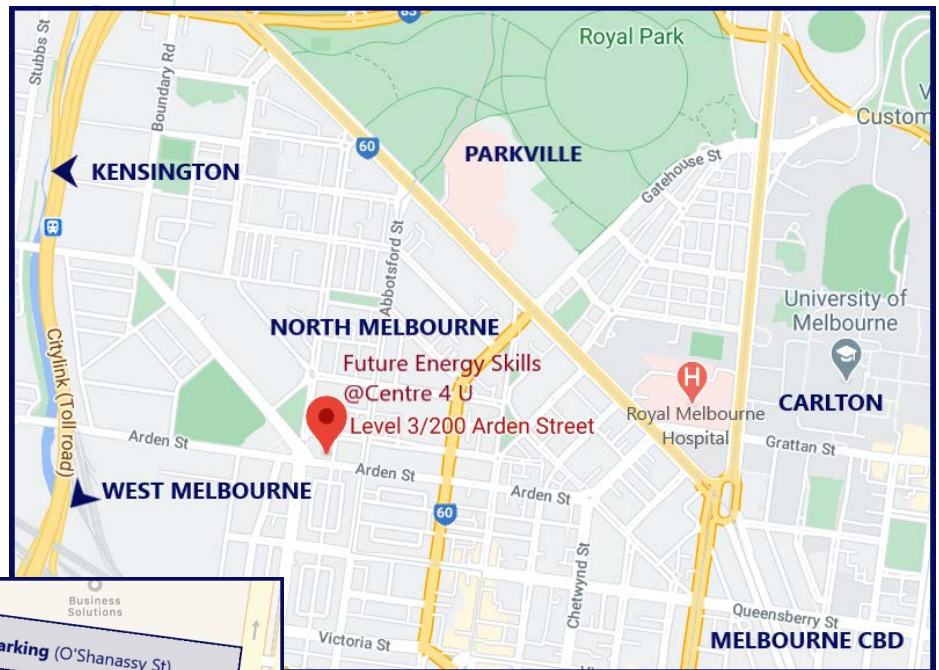

Where to find us...

North Melbourne

Centre 4 U
Level 3, 200 Arden Street
North Melbourne 3051

- short term parking on Lothian Street, O'Shanassy Street
- all-day parking on Munster Terrace

Head Office

Building 2, Level 3
195 Wellington Road,
Clayton