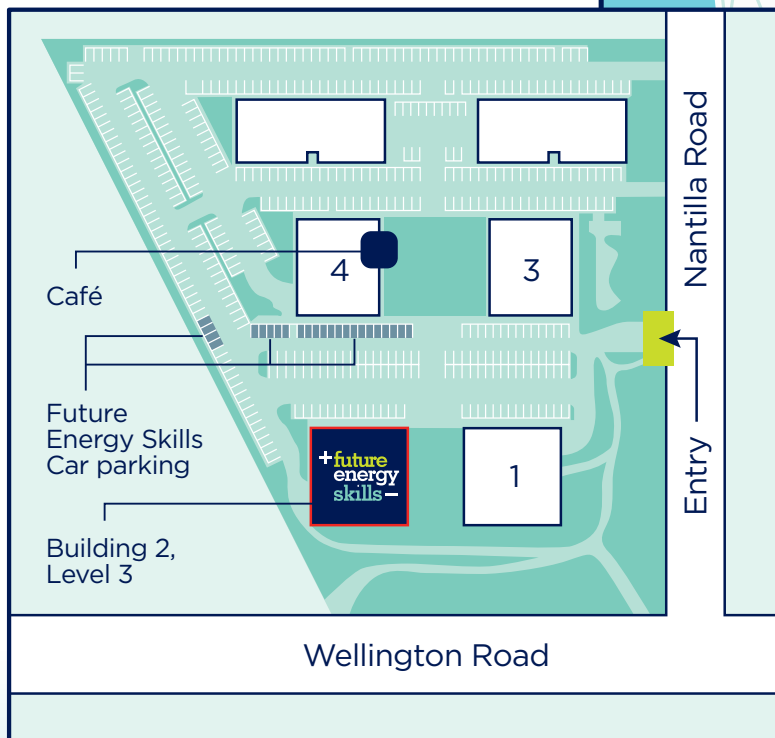

# Where to find us...

- New LEA assessment and training centre
- Easy access via major arterials
- Ample car parking on-site
- Industry guided facility
- Café on site

Building 2, Level 3  
195 Wellington Road, Clayton  
T 03 9654 1299