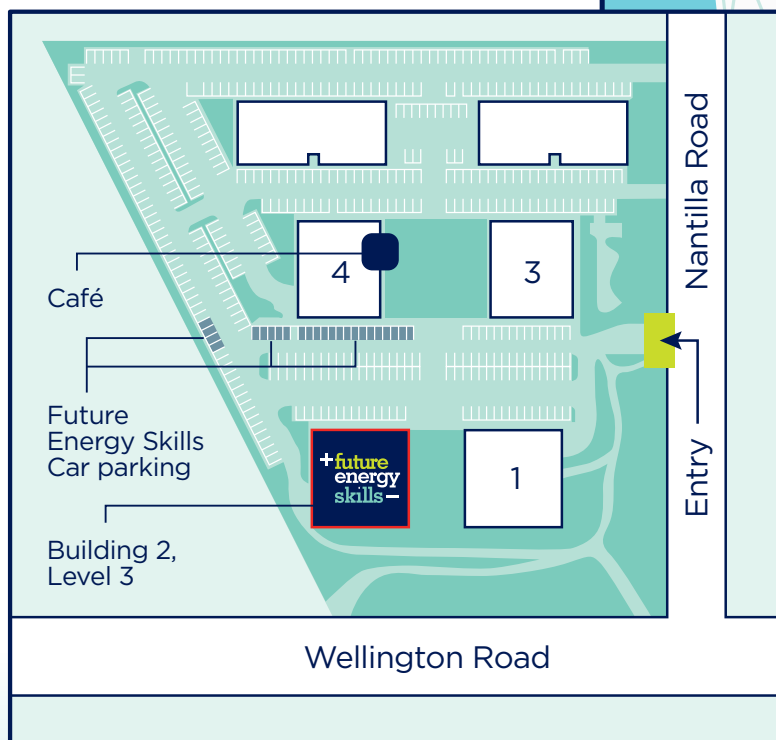

New Location from 15th October 2018

- New purpose built Licenced Electrician's Assessment (LEA) venue in the South East
- Easy access via major arterials
- Car parking on-site
- Comfortable environment
- Industry directed facility